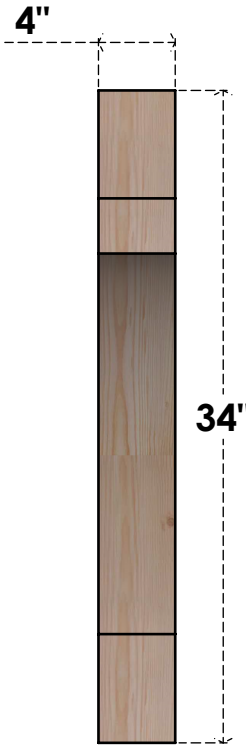

BRC04X34X34MRC00RDF

4"W X 34"D X 34"H MERCED ROUGH SAWN BRACE, DOUGLAS FIR

SIDE

FRONT

EKENA MILLWORK
 2300 WEST MAIN ST.
 CLARKSVILLE, TX 75426
 TOLL FREE: 866-607-0453
 WWW.EKENAMILLWORK.COM

NOTES

1. INSTALLATION TO BE COMPLETED IN ACCORDANCE WITH MANUFACTURER'S SPECIFICATIONS.
2. DRAWING MAY NOT BE TO SCALE
3. THIS DRAWING IS INTENDED FOR DESIGN AND PLANNING PURPOSES ONLY.
4. ALL INFORMATION CONTAINED HEREIN WAS CURRENT AT THE TIME OF DEVELOPMENT BUT MUST BE REVIEWED AND APPROVED BY THE PRODUCT MANUFACTURER TO BE CONSIDERED ACCURATE.
5. PRODUCTS ARE NOT KILN DRIED. THIS ITEM IS UNIQUE AND WILL CONTAIN THE NATURAL VARIATIONS THAT THE WOOD SPECIES OFFERS. THIS MAY RESULT IN VARIATIONS UP TO 1/4"