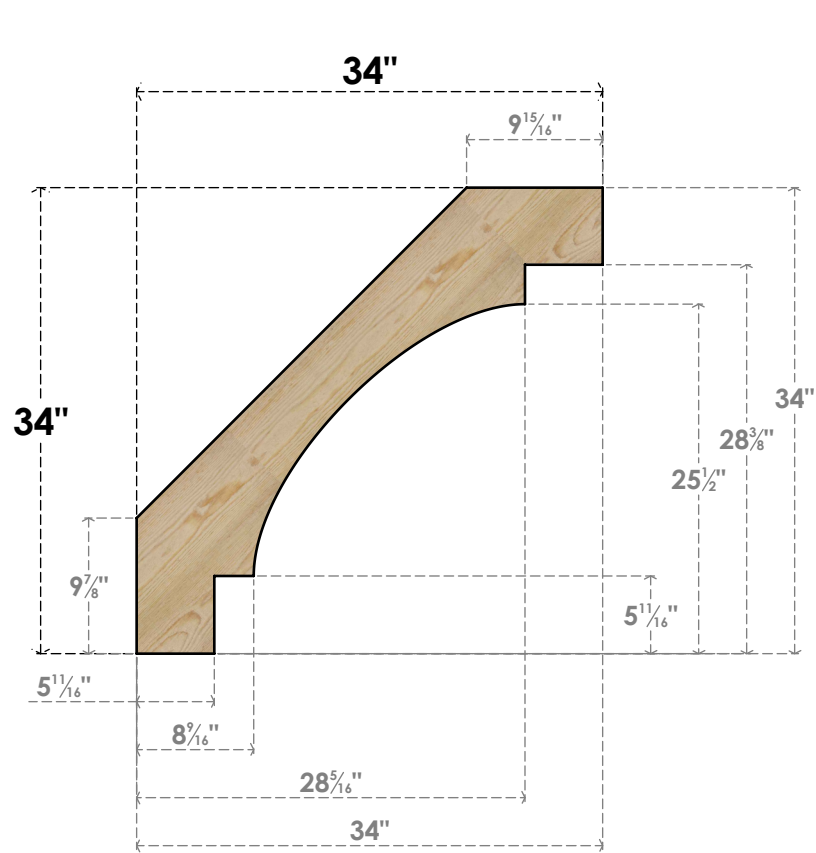

BRC04X34X34MRC00RDF

4"W X 34"D X 34"H MERCED ROUGH SAWN BRACE, DOUGLAS FIR

SIDE

FRONT

EKENA MILLWORK
 2300 WEST MAIN ST.
 CLARKSVILLE, TX 75426
 TOLL FREE: 866-607-0453
 WWW.EKENAMILLWORK.COM

NOTES

1. INSTALLATION TO BE COMPLETED IN ACCORDANCE WITH MANUFACTURER'S SPECIFICATIONS.
2. DRAWING MAY NOT BE TO SCALE
3. THIS DRAWING IS INTENDED FOR DESIGN AND PLANNING PURPOSES ONLY.
4. ALL INFORMATION CONTAINED HEREIN WAS CURRENT AT THE TIME OF DEVELOPMENT BUT MUST BE REVIEWED AND APPROVED BY THE PRODUCT MANUFACTURER TO BE CONSIDERED ACCURATE.
5. PRODUCTS ARE NOT KILN DRIED. THIS ITEM IS UNIQUE AND WILL CONTAIN THE NATURAL VARIATIONS THAT THE WOOD SPECIES OFFERS. THIS MAY RESULT IN VARIATIONS UP TO 1/4"